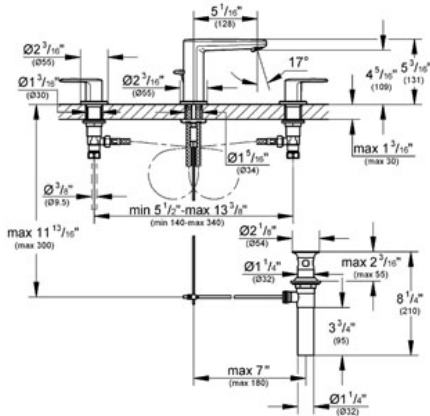

# EUROPLUS Three-hole basin mixer 1/2" S-Size

MODEL # 20302

GROHE America, Inc | 200 North Gary Avenue, Suite G, Roselle, IL 60172  
Phone: +1 (800) 444-7643 | Fax: +1 (800) 225-2778 | us-customerservice@grohe.com

Pure Freude an Wasser

**Product Description:**  
Three-hole basin mixer 1/2"  
S-Size

**Standard Specification:**

- GROHE StarLight® finish
- GROHE EcoJoy® technology for less water and perfect flow
- GROHE QuickFix™ installation system with centering support
- Spout with SpeedClean-flow control
- 3/4" ceramic cartridges (90° turn)
- 1 1/4" pop-up waste set
- Pressure resistant flexible connection hoses (between spout and side valves)
- Union nut with 7/16" drilling
- Max Flow Rate 1.5 gpm at 60 psi (5.7 L/min)

**Applicable Codes & Standards:**

- Energy Policy Act of 1992
- NSF 61
- ASME A112.18.1/CSA B125.1
- US Federal and State material regulations
- EPA WaterSense®
- ICC/ANSI A117.1

**Color:**

- 20302 000 chrome
- 20302 EN0 Brushed Nickel