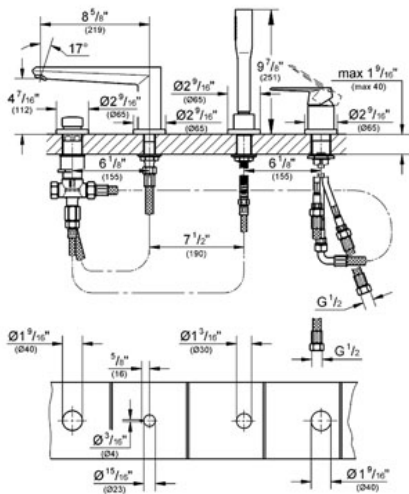

EURODISC COSMOPOLITAN Four-hole Single-lever Bath Combination

MODEL # 19574

Pure Freude an Wasser

GROHE America, Inc | 200 North Gary Avenue, Suite G, Roselle, IL 60172
Phone: +1 (800) 444-7643 | Fax: +1 (800) 225-2778 | us-customerservice@grohe.com

Product Description: Four-hole Single-lever Bath Combination

Standard Specification:

- GROHE StarLight® finish
- GROHE SilkMove® ceramic cartridge
- OHM operating element
- Pre-assembled spout mounting
- Swivel bath inlet with flow control
- Diverter bath/shower
- Euphoria Cosmopolitan hand shower (27 400 000)
- 79" metal shower hose
- Stainless Steel Braided Flexible Supplies
- Connection for shower hose
- **Protected against backflow**
- Max Flow Rate 7 gpm (26.5 L/min), 2.5 gpm (9.5 L/min) for Shower Hand