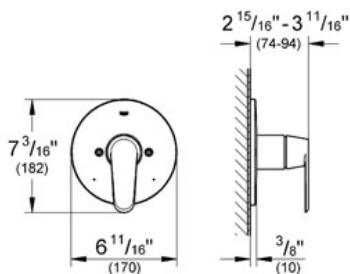

EURODISC COSMOPOLITAN Pressure Balance Valve Trimset

MODEL # 19068

Pure Freude an Wasser

GROHE

GROHE America, Inc | 200 North Gary Avenue, Suite G, Roselle, IL 60172
Phone: +1 (800) 444-7643 | Fax: +1 (800) 225-2778 | us-customerservice@grohe.com

ADA

Product Description:
Pressure Balance Valve Trimset

Standard Specification:

- Without concealed body

Set for final installation for
35 015 000

- Escutcheon with wall sealing

Applicable Codes & Standards: