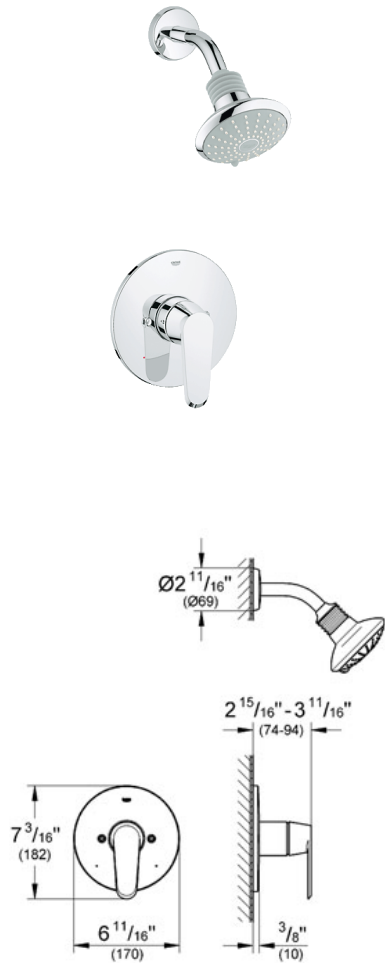

EURODISC COSMOPOLITAN Pressure Balance Valve Shower Combination

MODEL # 35008

GROHE America, Inc | 200 North Gary Avenue, Suite G, Roselle, IL 60172
Phone: +1 (800) 444-7643 | Fax: +1 (800) 225-2778 | us-customerservice@grohe.com

Pure Freude an Wasser

GROHE

ADA

Product Description:
Pressure Balance Valve Shower Combination

Standard Specification:

- GROHE StarLight® finish
- Set for final installation for
35 015 000
- Euphoria® shower head (27 246), 2.5 gpm
 - Shower arm (27 414)