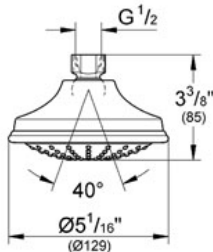

Product Description: Head shower 1 spray

Standard Specification:

- GROHE StarLight® finish
- GROHE DreamSpray® perfect spray pattern
- GROHE EcoJoy® technology for less water and perfect flow
- SpeedClean anti-lime system
- Rain
- Rotating ball joint $\pm 20^\circ$
- 1/2" Connection thread
- Flow restrictor - 2.0 gpm at 80psi
- Suitable for instantaneous heater
- Max Flow Rate 2.0 gpm (7.6 L/min)