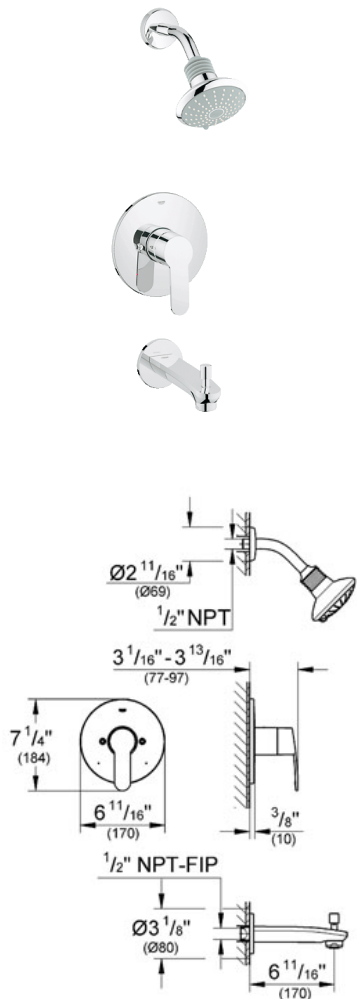

EUROSTYLE COSMOPOLITAN Pressure Balance Valve Bath Combination

MODEL # 35025

Pure Freude an Wasser

GROHE

GROHE America, Inc | 200 North Gary Avenue, Suite G, Roselle, IL 60172
Phone: +1 (800) 444-7643 | Fax: +1 (800) 225-2778 | us-customerservice@grohe.com

ADA

Product Description:
Pressure Balance Valve Bath Combination

Standard Specification:
Set for final installation for
35 015 000

- Head shower (27 246)
- Shower arm (27 414)
- bath spout with diverter (13 285 002)
- Euphoria® shower head (27 246), 2.5 gpm

Applicable Codes & Standards:

- Energy Policy Act of 1992
- ASME A112.18.1/CSA B125.1
- ICC/ANSI A117.1

Color:
 35025 002 GROHE StarLight®
Chrome