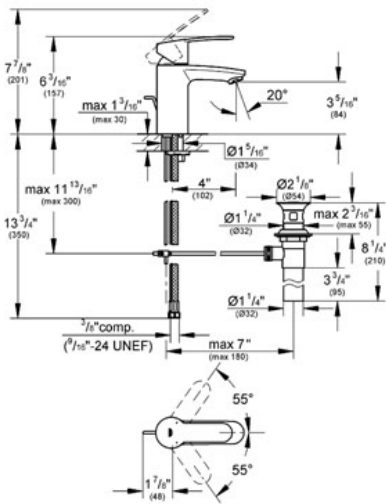

EUROSTYLE COSMOPOLITAN Lavatory Centerset S-Size

MODEL # 23036

GROHE America, Inc | 200 North Gary Avenue, Suite G, Roselle, IL 60172
Phone: +1 (800) 444-7643 | Fax: +1 (800) 225-2778 | us-customerservice@grohe.com

Pure Freude an Wasser

GROHE

Product Description: Lavatory Centerset S-Size

Standard Specification:

- GROHE StarLight® finish
- GROHE SilkMove® ceramic cartridge
- GROHE EcoJoy® technology for less water and perfect flow
- GROHE QuickFix™ installation system with centering support
- SpeedClean flow control
- Single hole installation
- Metal lever
- Adjustable flow rate limiter
- Pop-up waste set
- Stainless Steel Braided Flexible Supplies
- Optional temperature limiter ref. no. 46 375
- Max Flow Rate 1.5 gpm (5.7 L/min)