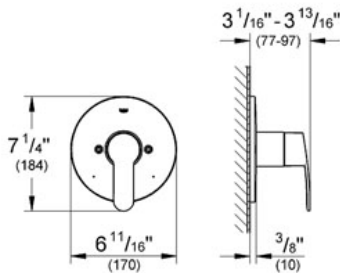

EUROSTYLE COSMOPOLITAN Pressure Balance Valve Trimset

MODEL # 19572

Pure Freude an Wasser

GROHE

GROHE America, Inc | 200 North Gary Avenue, Suite G, Roselle, IL 60172
Phone: +1 (800) 444-7643 | Fax: +1 (800) 225-2778 | us-customerservice@grohe.com

ADA

Product Description: Pressure Balance Valve Trimset

Standard Specification:

- Without concealed body
- Set for final installation for
35 015 000
- Escutcheon with wall sealing

Applicable Codes & Standards: