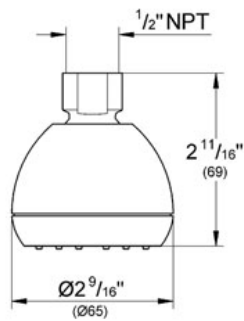

RELEXA PLUS 65
Head shower 1 spray
MODEL # 28342

Pure Freude an Wasser

GROHE America, Inc | 200 North Gary Avenue, Suite G, Roselle, IL 60172
Phone: +1 (800) 444-7643 | Fax: +1 (800) 225-2778 | us-customerservice@grohe.com

Product Description:
Head shower 1 spray

- Standard Specification:**
- GROHE StarLight® finish
 - SpeedClean anti-lime system
 - 1/2" NPT Female Threads
 - Rain
 - GROHE EcoJoy® 1.5 gpm flow restrictor