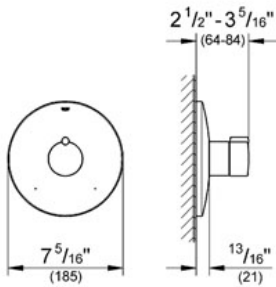

TENSO
Pressure Balance Valve Trimset
MODEL # 19150

Pure Freude an Wasser

GROHE

GROHE America, Inc | 200 North Gary Avenue, Suite G, Roselle, IL 60172
Phone: +1 (800) 444-7643 | Fax: +1 (800) 225-2778 | us-customerservice@grohe.com

Product Description:
Pressure Balance Valve Trimset

- Standard Specification:**
- GROHE StarLight® finish
- Set for final installation for
- Grohsafe 35 250 - 35 253
 - 35 214
 - 35 215
 - Without concealed body

- Applicable Codes & Standards:**
- Energy Policy Act of 1992
 - ASME A112.18.1/CSA B125.1

- Color:**
- 19150 000 chrome
 - 19150 EN0 Brushed Nickel