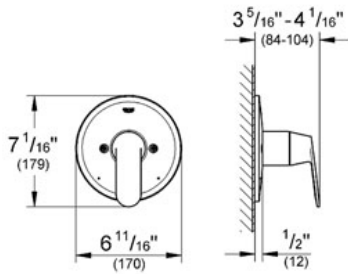

EUROSMART COSMOPOLITAN Pressure Balance Valve Trimset

MODEL # 19411

Pure Freude an Wasser

GROHE

GROHE America, Inc | 200 North Gary Avenue, Suite G, Roselle, IL 60172
Phone: +1 (800) 444-7643 | Fax: +1 (800) 225-2778 | us-customerservice@grohe.com

ADA

Product Description: Pressure Balance Valve Trimset

Standard Specification:

- Without concealed body
- Set for final installation for
- 35 250, 35 251, 35 252, 35 253
- Escutcheon with wall sealing
- Max Flow Rate 2.5 gpm at 80 psi (9.5 L/min)