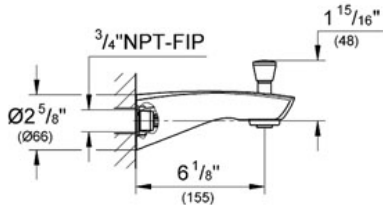

Product Description:
 Bath spout with diverter 6"

- Standard Specification:**
- GROHE StarLight® finish
 - Wall mount
 - 3/4" connection thread
 - Projection 6 1/8"
 - For color matching caps to replace the standard white caps (see item 45 953)