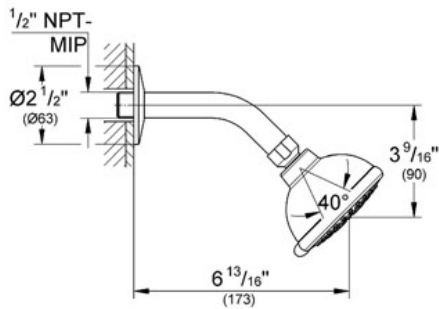

Trio Shower Head with 6" Shower Arm

MODEL # 27291

Pure Freude an Wasser

GROHE America, Inc | 200 North Gary Avenue, Suite G, Roselle, IL 60172
 Phone: +1 (800) 444-7643 | Fax: +1 (800) 225-2778 | us-customerservice@grohe.com

Product Description: Trio Shower Head with 6" Shower Arm

Standard Specification:

- GROHE StarLight® finish
- 3 adjustable sprays: Rain, Jet, Massage
- Shower arm with 1/2" NPT threaded connection
- Escutcheon
- SpeedClean anti-lime system
- Max FLOW Rate 2.5 gpm
- Max Flow Rate 2.5 gpm at 80 psi (9.5 L/min)

Applicable Codes & Standards:

- Energy Policy Act of 1992
- ASME A112.18.1/CSA B125.1
- EPA WaterSense®
- CalGreen

Color:

- 27291 000 chrome
- 27291 EN0 Brushed Nickel