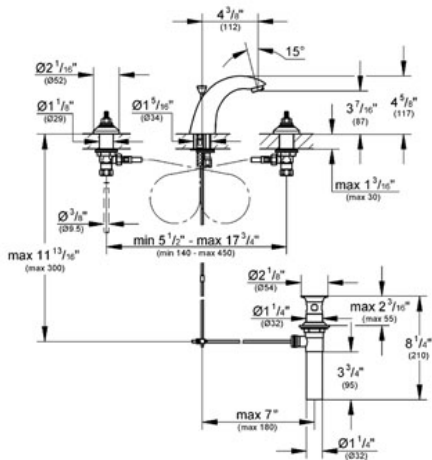

Product Description:
 Three-hole basin mixer 1/2"

Standard Specification:

- GROHE StarLight® finish
- Handles sold separately
- Cast spout with flow control
- 1/2" ceramic cartridge (90° turn)
- 1 1/4" pop-up waste set
- Pressure resistant flexible connection hoses (between spout and side valves)