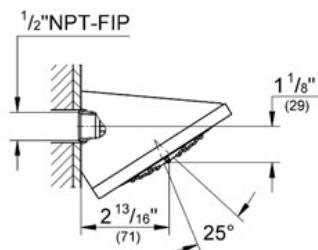

**Product Description:**  
Head shower 1 spray

**Standard Specification:**

- GROHE StarLight® finish
- GROHE DreamSpray® perfect spray pattern
- GROHE FlowBalance flow regulating screw
- SpeedClean anti-lime system
- Wall mount
- 5" x 5"
- Flow straightener with ball joint ( $\pm 12.5^\circ$  rotatable)
- GROHE EcoJoy® 2.4 g flow limiter
- 1/2" NPT Female thread
- Suitable for instantaneous heater
- 1 Spray: Normal
- Max Flow Rate 2.5 gpm at 80 psi (9.5 L/min)