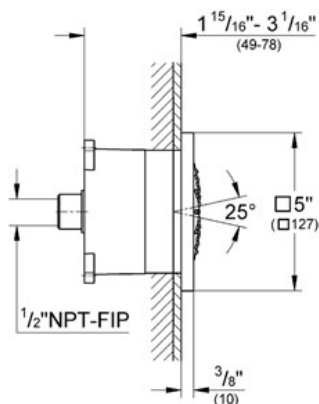

Product Description: Body Spray

Standard Specification:

- GROHE StarLight® finish
- GROHE DreamSpray® perfect spray pattern
- GROHE FlowBalance flow regulating screw
- SpeedClean anti-lime system
- 1 Spray: Normal
- GROHE EcoJoy® 2.4 g flow limiter
- Includes concealed body
- Can also be used as a head shower
- 5" x 5"
- Flow straightener with ball joint ($\pm 12.5^\circ$ rotatable)
- 1/2" NPT Female thread
- Suitable for instantaneous heater
- Max Flow Rate 2.5 gpm at 80 psi (9.5 L/min)

Applicable Codes & Standards:

- Energy Policy Act of 1992
- ASME A112.18.1/CSA B125.1

Color:

- 27252 000 chrome
- 27252 KS0 velvet black
- 27252 LS0 moon white