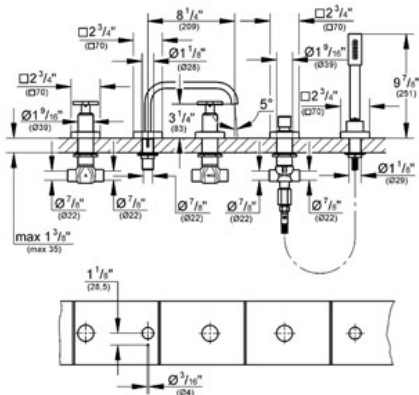

ALLURE 5-Hole Bath Combination

MODEL # 25083

Pure Freude an Wasser

GROHE America, Inc | 200 North Gary Avenue, Suite G, Roselle, IL 60172
Phone: +1 (800) 444-7643 | Fax: +1 (800) 225-2778 | us-customerservice@grohe.com

Product Description: 5-Hole Bath Combination

Standard Specification:

- GROHE StarLight® finish
- 1/2" ceramic cartridges (180° turn)
- 8 1/4" bath tub spout without diverter
- Handshower (28 034)
- Max Flow Rate 13.2 gpm (50 L/min)

Applicable Codes & Standards:

- Energy Policy Act of 1992
- ASME A112.18.1/CSA B125.1

Color:

- 25083 000 chrome