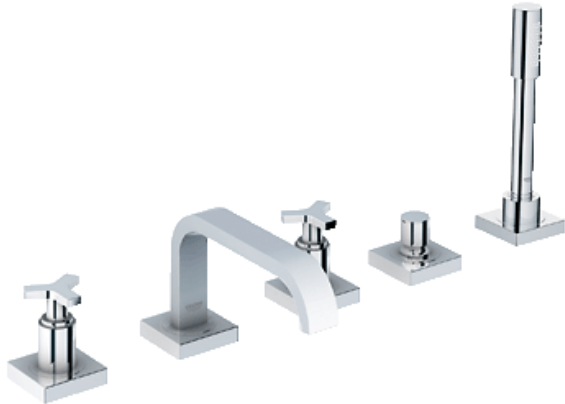

ALLURE 5-Hole Bath Combination

MODEL # 25083

Pure Freude an Wasser

GROHE America, Inc | 200 North Gary Avenue, Suite G, Roselle, IL 60172
Phone: +1 (800) 444-7643 | Fax: +1 (800) 225-2778 | us-customerservice@grohe.com

Product Description: 5-Hole Bath Combination

Standard Specification:

- GROHE StarLight® finish
- 1/2" ceramic cartridges (180° turn)
- 8 1/4" bath tub spout without diverter
- Handshower (28 034)
- Max Flow Rate 13.2 gpm (50 L/min)