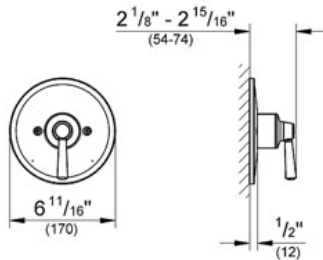

ARDEN  
Pressure Balance Valve Trimset  
MODEL # 19312

Pure Freude an Wasser

GROHE America, Inc | 200 North Gary Avenue, Suite G, Roselle, IL 60172  
Phone: +1 (800) 444-7643 | Fax: +1 (800) 225-2778 | us-customerservice@grohe.com

ADA

**Product Description:**  
Pressure Balance Valve Trimset

- Standard Specification:**
- GROHE SilkMove®
  - GROHE StarLight® finish
  - Arden® lever handle
  - For use with Grohsafe Rough-In Valve 35 015

- Applicable Codes & Standards:**
- Energy Policy Act of 1992
  - ASME A112.18.1/CSA B125.1
  - ICC/ANSI A117.1

- Color:**
- 19312 000 chrome
  - 19312 EN0 Brushed Nickel