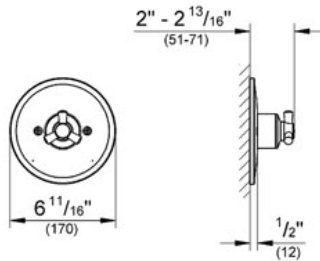

ARDEN
Pressure Balance Valve Trimset
MODEL # 19311

Pure Freude an Wasser

GROHE America, Inc | 200 North Gary Avenue, Suite G, Roselle, IL 60172
Phone: +1 (800) 444-7643 | Fax: +1 (800) 225-2778 | us-customerservice@grohe.com

Product Description:
Pressure Balance Valve Trimset

Standard Specification:

- GROHE SilkMove®
- GROHE StarLight® finish
- For use with Grohsafe Rough-In Valve with Built in Diverter 35 015

Applicable Codes & Standards: