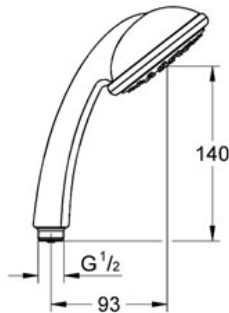

Product Description:
 Hand shower 3 sprays

Standard Specification:

- GROHE StarLight® finish
- SpeedClean anti-lime system
- Suitable for instantaneous heater
- Shock resistant due to protective high impact silicone ring
- Adjustable shower spray: Needle Jet / Rain / Massage
- Universal mounting system (fits all standard shower hoses)
- Jet, Rain, Massage
- Max FLow Rate 2.5 gpm

Applicable Codes & Standards:

- Energy Policy Act of 1992
- ASME A112.18.1/CSA B125.1

Color:

- 28421 000 chrome
- 28421 EN0 Brushed Nickel