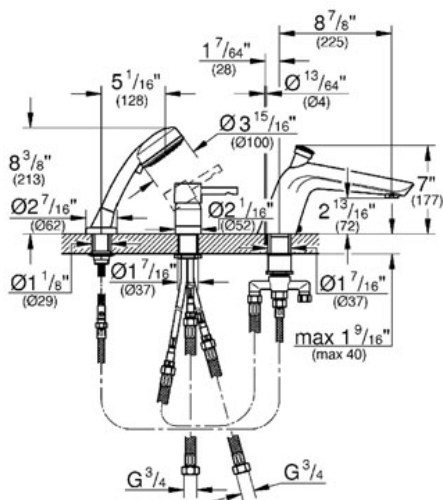

ESSENCE  
 Three-hole bath combination 1/2"  
 MODEL # 32232

Pure Freude an Wasser

GROHE America, Inc | 200 North Gary Avenue, Suite G, Roselle, IL 60172  
 Phone: +1 (800) 444-7643 | Fax: +1 (800) 225-2778 | us-customerservice@grohe.com

ADA

**Product Description:**  
 Three-hole bath combination 1/2"

**Standard Specification:**

- GROHE StarLight® finish
- Hand shower New Tempesta Cosmopolitan 100, 2 sprays, 2.0 gal (26 046 001)
- Max Flow Rate 6.3 gpm (23.8 L/min), 2.5 gpm (9.5 L/min) for Hand Shower

**Applicable Codes & Standards:**

- Energy Policy Act of 1992
- ASME A112.18.1/CSA B125.1
- ICC/ANSI A117.1

**Color:**

- 32232 000 chrome
- 32232 EN0 Brushed Nickel