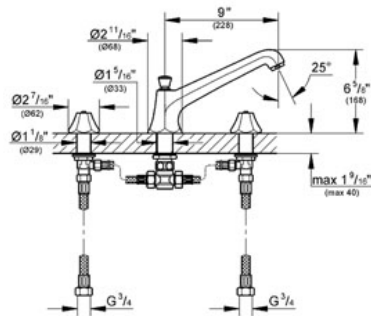

SOMERSET
 Three-hole bath combination 1/2"
 MODEL # 25076

Pure Freude an Wasser

GROHE America, Inc | 200 North Gary Avenue, Suite G, Roselle, IL 60172
 Phone: +1 (800) 444-7643 | Fax: +1 (800) 225-2778 | us-customerservice@grohe.com

Product Description:
 Three-hole bath combination 1/2"

Standard Specification:

- GROHE StarLight® finish
- Diverter bath spout with flow control
- Side valves
- 3/4" ceramic cartridges (90° turn)
- Pressure resistant flexible connection hoses (between spout and side valves)
- Handles sold separately
- Lever Handles 18 172 000 & 18 172 EN0 (sold separately)
- Max Flow Rate 13.2 gpm (50 L/min)

Applicable Codes & Standards:

- Energy Policy Act of 1992
- ASME A112.18.1/CSA B125.1

Color:

- 25076 000 chrome
- 25076 EN0 Brushed Nickel