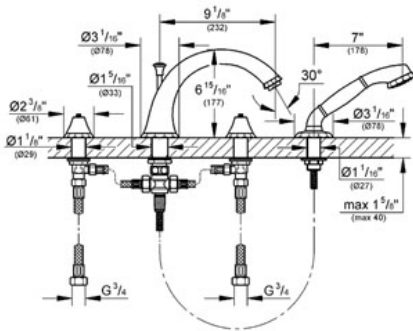

**Product Description:**  
Four-hole bath combination

**Standard Specification:**

- GROHE StarLight® finish
- Diverter bath spout with flow control
- Handshower
- Handles sold separately
- Pressure resistant flexible connection hoses (between spout and side valves)
- Round Handles 18 086 000 & 18 086 EN0 (sold separately)
- Swarovski® Crystal Handles 18 086 VP0 (sold separately)
- Lever Handles 18 087 000 & 18 087 EN0 (sold separately)
- Max Flow Rate 13.2 gpm (50 L/min)

**Applicable Codes & Standards:**

- Energy Policy Act of 1992
- ASME A112.18.1/CSA B125.1

**Color:**

- 25073 000 chrome
- 25073 EN0 Brushed Nickel