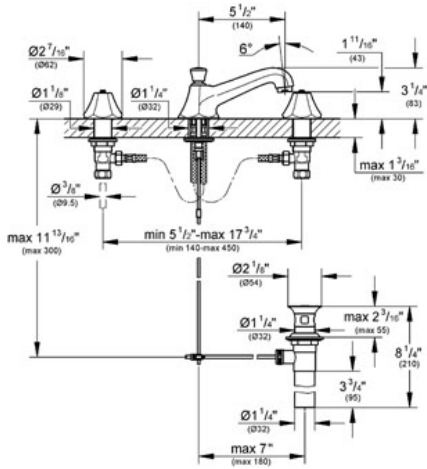

SOMERSET
 Three-hole basin mixer 1/2"
 MODEL # 20133

Pure Freude an Wasser

GROHE America, Inc | 200 North Gary Avenue, Suite G, Roselle, IL 60172
 Phone: +1 (800) 444-7643 | Fax: +1 (800) 225-2778 | us-customerservice@grohe.com

Product Description:
 Three-hole basin mixer 1/2"

Standard Specification:

- GROHE StarLight® finish
- Flow control
- Side valves
- 3/4" ceramic cartridges (90° turn)
- 1 1/4" pop-up waste set
- Pressure resistant flexible connection hoses (between spout and side valves)
- Handles sold separately
- Lever Handles 18 172 000 & 18 172 EN0 (sold separately)