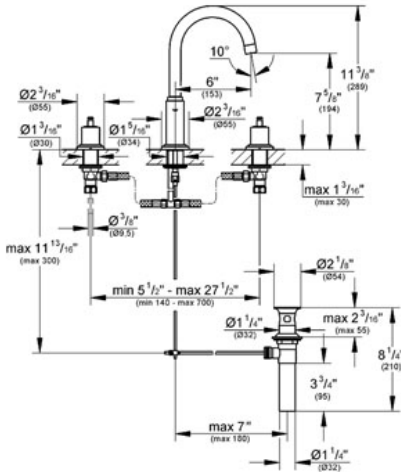

ATRIO  
 Three-hole basin mixer 1/2"  
 M-Size  
 MODEL # 20069

Pure Freude an Wasser

GROHE America, Inc | 200 North Gary Avenue, Suite G, Roselle, IL 60172  
 Phone: +1 (800) 444-7643 | Fax: +1 (800) 225-2778 | us-customerservice@grohe.com

**Product Description:**  
 Three-hole basin mixer 1/2"  
 M-Size

**Standard Specification:**

- GROHE StarLight® finish
- GROHE SilkMove® ceramic cartridge
- GROHE WaterCare™
- High version
- Handles sold separately
- Max Flow Rate 1.5 gpm (5.7 L/min)
- Less handles – order (18 026) or (18 027)(sold separately)

**Applicable Codes & Standards:**

- Energy Policy Act of 1992
- NSF 61
- ASME A112.18.1/CSA B125.1
- US Federal and State material regulations
- EPA WaterSense®
- CalGreen

**Color:**

- 20069 000 chrome
- 20069 EN0 Brushed Nickel