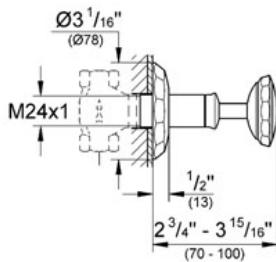

KENSINGTON
Volume Control Trim
MODEL # 19269

Pure Freude an Wasser

GROHE America, Inc | 200 North Gary Avenue, Suite G, Roselle, IL 60172
Phone: +1 (800) 444-7643 | Fax: +1 (800) 225-2778 | us-customerservice@grohe.com

Product Description:
Volume Control Trim

Standard Specification:

- GROHE StarLight® finish
- For use with Rough-In Valve 29 273 or 29 274

Applicable Codes & Standards:

- Energy Policy Act of 1992
- ASME A112.18.1/CSA B125.1