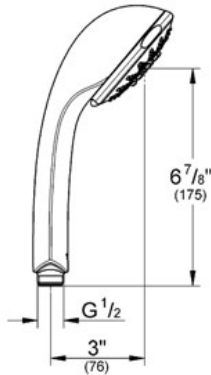

RELEXA 100 FIVE
Hand shower 5 sprays
MODEL # 28897

Pure Freude an Wasser

GROHE America, Inc | 200 North Gary Avenue, Suite G, Roselle, IL 60172
Phone: +1 (800) 444-7643 | Fax: +1 (800) 225-2778 | us-customerservice@grohe.com

Product Description:
Hand shower 5 sprays

Standard Specification:

- GROHE StarLight® finish
- SpeedClean anti-lime system
- Suitable for instantaneous heater
- Universal mounting system (fits all standard shower hoses)
- 1/2" NPT Female Threads
- 5 spray patterns: Wide Spray / Needle Jet / Rain / Massage / Champagne
- Max Flow Rate 2.5 gpm at 80 psi (9.5 L/min)

Applicable Codes & Standards:

- Energy Policy Act of 1992
- NSF 61
- ASME A112.18.1/CSA B125.1

Color:

- 28897 000 chrome
- 28897 EN0 Brushed Nickel
- 28897 ZB0 Oil Rubbed Bronze