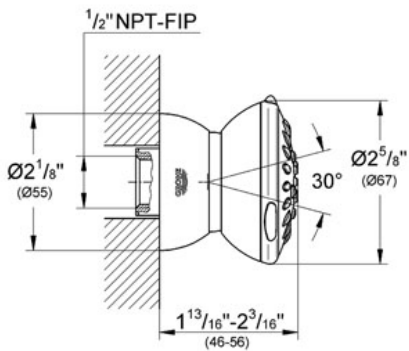

MOVARIO 70 NPT Side Shower 2 Sprays

MODEL # 28528

Pure Freude an Wasser

GROHE America, Inc | 200 North Gary Avenue, Suite G, Roselle, IL 60172
Phone: +1 (800) 444-7643 | Fax: +1 (800) 225-2778 | us-customerservice@grohe.com

Product Description: Side Shower 2 Sprays

Standard Specification:

- GROHE StarLight® finish
- SpeedClean anti-lime system
- GROHE EcoJoy® 2.4 g flow limiter
- Extreme low profile
- Ball-joint
- 1/2" NPT Female Threads
- 2 adjustable sprays: Wide Spray / Massage
- Max Flow Rate 2.5 gpm at 80 psi (9.5 L/min)

Applicable Codes & Standards:

- Energy Policy Act of 1992
- ASME A112.18.1/CSA B125.1

Color:

- 28528 000 chrome
- 28528 EN0 Brushed Nickel
- 28528 ZB0 Oil Rubbed Bronze
- 28528 BE0 Sterling inf