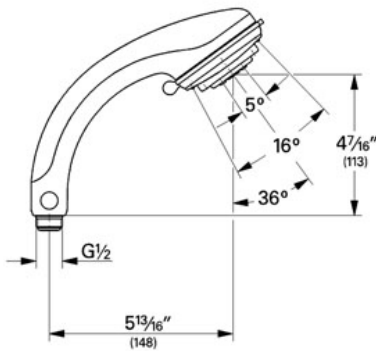

RELEXA PLUS 80 TOP 4 Shower Head 4 sprays

MODEL # 28179

Pure Freude an Wasser

GROHE America, Inc | 200 North Gary Avenue, Suite G, Roselle, IL 60172
Phone: +1 (800) 444-7643 | Fax: +1 (800) 225-2778 | us-customerservice@grohe.com

Product Description: Shower Head 4 sprays

Standard Specification:

- GROHE StarLight® finish
- GROHE CoolTouch®
- Grohclick™ integrated quick coupling
- SpeedClean anti-lime system
- Twistfree to prevent hose from twisting
- 4 spray patterns: Wide Spray / Needle Jet / Champagne / Pulsator
- Universal mounting system (fits all standard shower hoses)
- Optional coupling piece with maximum flow rate 2.5 gpm at 15 -90 psi (28637XX)
- Max Flow Rate 2.5 gpm at 80 psi (9.5 L/min)