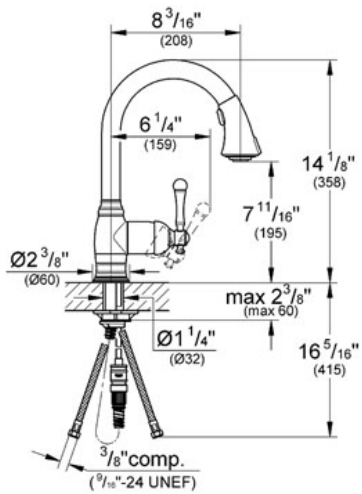

BRIDGEFORD
Single-lever sink mixer 1/2"
MODEL # 33870

Pure Freude an Wasser

GROHE America, Inc | 200 North Gary Avenue, Suite G, Roselle, IL 60172
Phone: +1 (800) 444-7643 | Fax: +1 (800) 225-2778 | us-customerservice@grohe.com

Product Description:
Single-lever sink mixer 1/2"

Standard Specification:

- GROHE StarLight® finish
- GROHE SilkMove® ceramic cartridge
- Dual Spray Pull-Out
- SpeedClean anti-lime system
- Convenient Dual Spray Trigger - hold and release on/off spray control
- Stainless Steel Braided Flexible Supplies
- Quick installation system
- Single Lever Handle
- Variable Handle Positioning
- Single hole installation
- Spout Reach $8\frac{3}{16}"$
- Max Flow Rate 1.75 gpm (6.6 L/min)