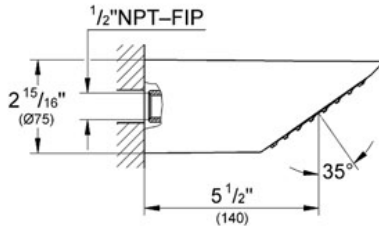

Product Description:
 Head shower 1 spray

- Standard Specification:**
- GROHE StarLight® finish
 - SpeedClean anti-lime system
 - 1/2" NPT Male Threads

- Applicable Codes & Standards:**
- Energy Policy Act of 1992
 - ASME A112.18.1/CSA B125.1