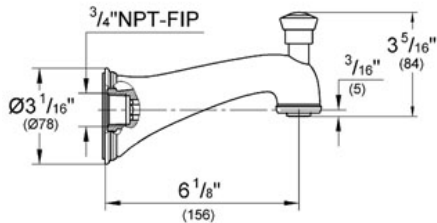

Product Description:
Bath spout with diverter 6"

Standard Specification:

- GROHE StarLight® finish
- Wall mount
- 3/4" connection thread
- Projection 6 1/8"
- To replace the standard white caps use 45 952