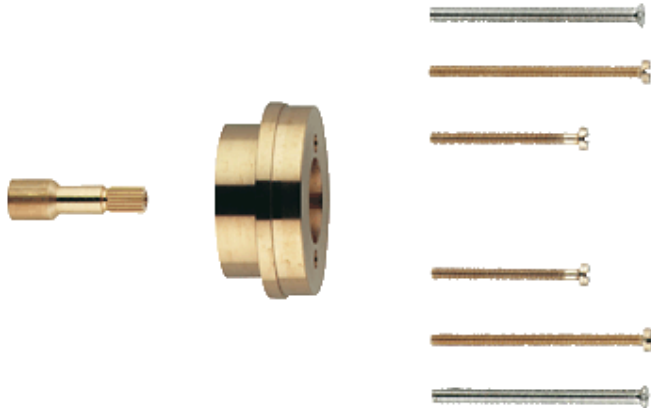

# PRESSURE BALANCE VALVES

## Extension kit (1")

MODEL # 47344

*Pure Freude an Wasser*

GROHE America, Inc | 200 North Gary Avenue, Suite G, Roselle, IL 60172  
Phone: +1 (800) 444-7643 | Fax: +1 (800) 225-2778 | us-customerservice@grohe.com

**Product Description:**  
Extension kit (1")

**Standard Specification:**

**Color:**  
□ 47344 000