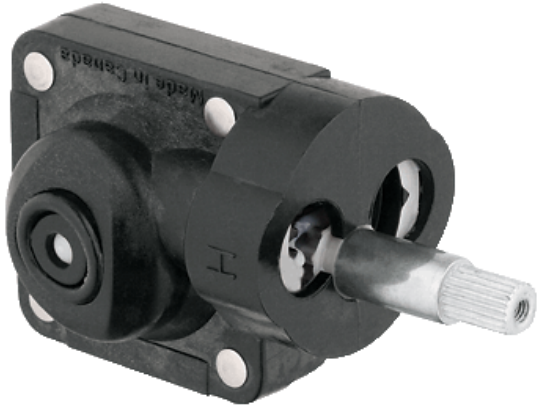

Pressure balance valve cartridge

MODEL # 47080

Pure Freude an Wasser

GROHE
WAVES

GROHE America, Inc | 200 North Gary Avenue, Suite G, Roselle, IL 60172
Phone: +1 (800) 444-7643 | Fax: +1 (800) 225-2778 | us-customerservice@grohe.com

Product Description:
Pressure balance valve cartridge

Standard Specification:

Color:
 47080 000 chrome