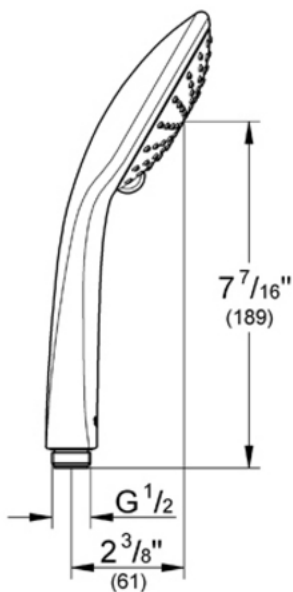

## 27 238 Hand Shower

### Flow Rate

---

2.5 gpm at 80 psi (9.5 lpm)