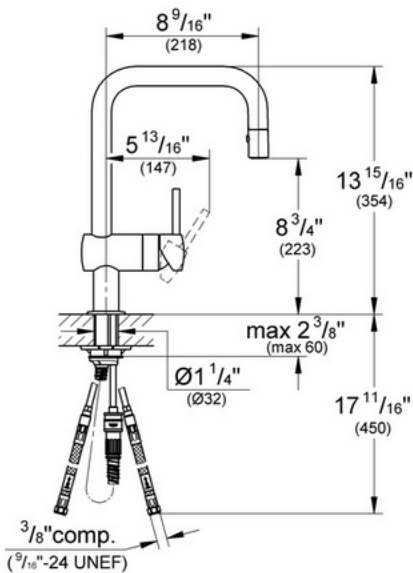

## 32 319 High Profile, Pull Down Spray - WaterCare

### Description

GROHE WaterCare - 30% Water Savings. IAPMO Green Certified  
 GROHE SilkMove® Ceramic Cartridge  
 SpeedClean® Anti-Lime System  
 Locking Push Button Control - to switch from regular flow to spray  
 Stainless Steel Braided Flexible Supplies  
 Variable handle positioning (left, right, or center and all points in between)  
 Quick Installation System  
 8 9/16" Spout Reach

### Flow Rate

1.5 gpm