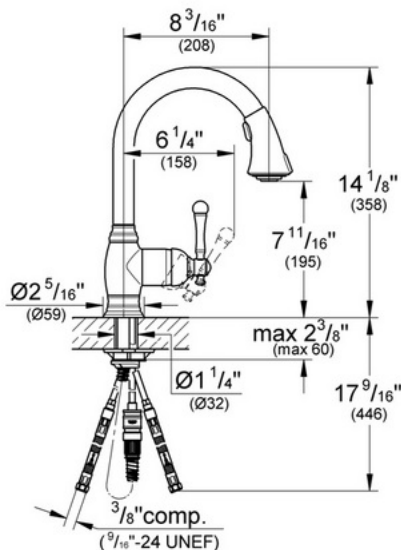

33 870 High Profile, Pull Down Spray - WaterCare

Description

GROHE WaterCare - 30% Water Savings. IAPMO Green Certified
GROHE SilkMove® Ceramic Cartridge
SpeedClean® Anti-Lime System
Convenient Dual Spray Trigger - hold and release on/off spray control , regular flow to spray
Variable Handle Positioning
Stainless Steel Braided Flexible Supplies
Quick Installation System
56" Extractable Hose
8 3/16" Spout Reach
360° Swivel Spout

Flow Rate

1.5 gpm

Code Compliance

ASME/ANSI A112.18.1M
ANSI/NSF Standard 61
CSA Standard B125.1-05
ADA Compliant

Finish Options

33 870 OOE Chrome
33 870 ENE Infinity Brushed Nickel
33 870 ZBE Oil Rubbed Bronze