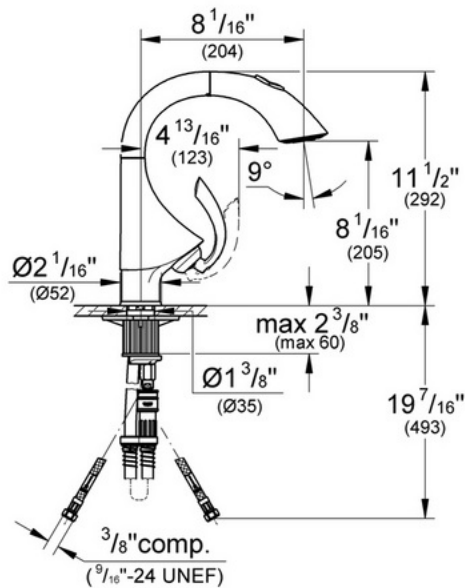

## 32 073 Prep Sink Dual Spray Pull-Out

### Description

GROHE WaterCare - 30% Water Savings. IAPMO Green Certified  
 GROHE RealSteel® Stainless Steel Construction (SDE and KDE versions), Solid brass body (00E version)  
 GROHE SilkMove® Ceramic Cartridge  
 Dual Spray Control -- switches back and forth between regular flow and spray  
 SpeedClean® Anti-Lime System  
 Variable Handle Positioning (left, right, or center and all points in between)  
 8 1/16" Spout Reach

### Flow Rate

1.5 gpm