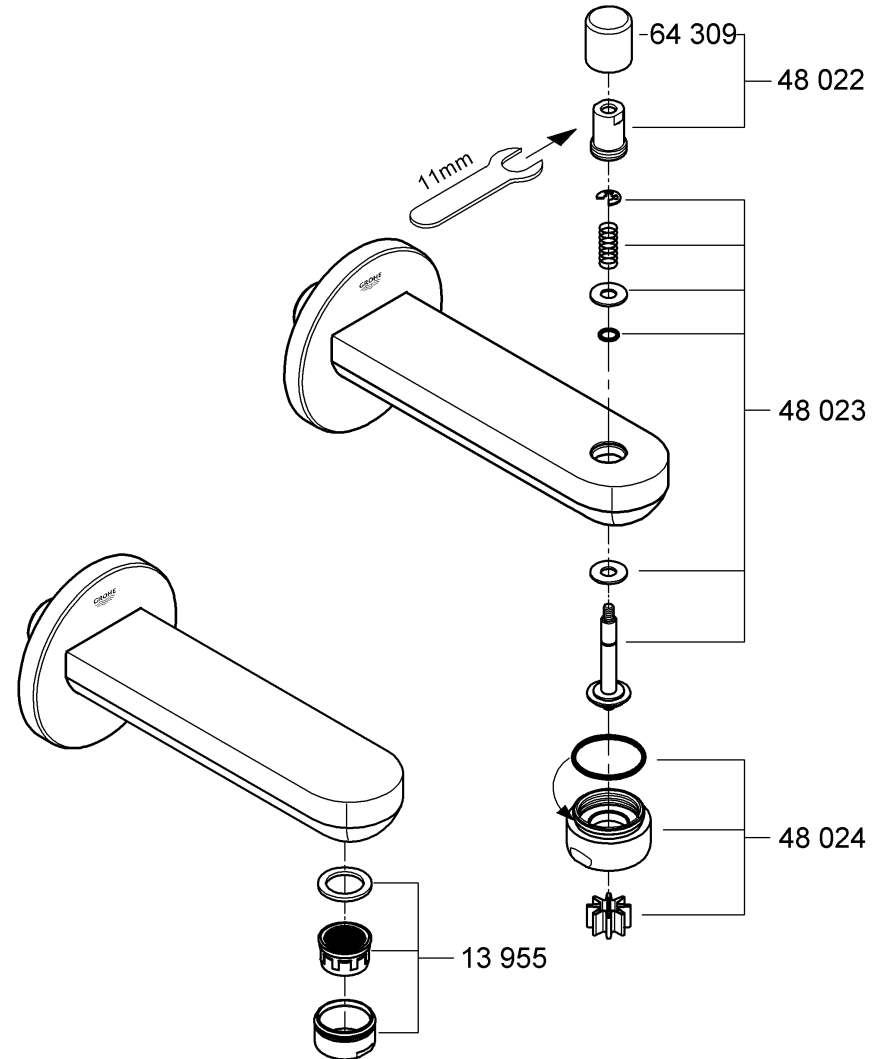

ENJOY WATER®

13 286

13 287

ENJOY WATER®

1.

10mm

3.

2.

2.5mm

$15/16'' - 1\ 1/16''$
(24 - 27)