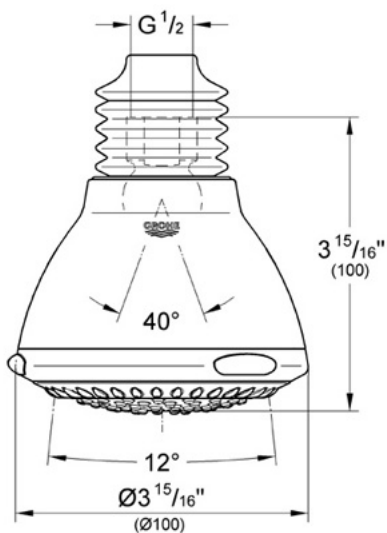

## 28 445 Trio Shower Head

### Description

---

3 spray patterns  
Euro style with gray bellows  
1/2" NPT female threads  
GROHE DreamSpray® Technology  
SpeedClean anti-lime system  
Can be used with standard shower arm

Spray patterns:  
Normal spray  
Rain spray  
Jet spray

### Flow Rate

---

2.5 gpm at 80 psi (9.5 lpm)