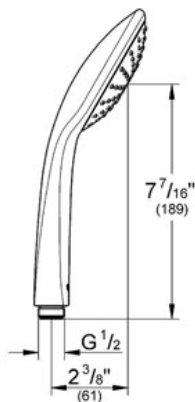

Product Description: Hand Shower

Standard Specification:

- GROHE StarLight® finish
- GROHE DreamSpray® perfect spray pattern
- GROHE CoolTouch®
- GROHE EcoJoy® technology for less water and perfect flow
- SpeedClean anti-lime system
- Universal mounting system (fits all standard shower hoses)
- Suitable for instantaneous heater
- 1 spray
- Max Flow Rate 2.5 gpm at 80 psi (9.5 L/min)