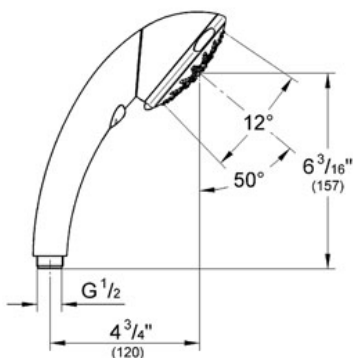

Product Description: Hand shower 5 sprays

Standard Specification:

- GROHE StarLight® finish
- SpeedClean anti-lime system
- Rotahead adjustable shower head system
- 5 spray patterns: Wide Spray / Needle Jet / Rain / Massage / Champagne
- Universal mounting system (fits all standard shower hoses)
- Max Flow Rate 2.5 gpm at 80 psi (9.5 L/min)