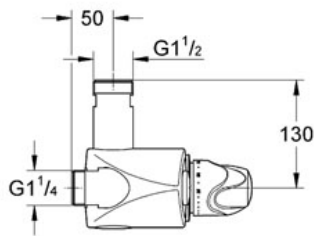

Thermostatic mixer 1"

- GROHE StarLight® finish
- Wall mount
- Range of use (2.4 - 37 gpm)
- Wax thermoelement
- Temperature scale handle with pre-adjustable safety stop between 91°F and 110°F
- Process to make the thermal disinfection easier
- Built-in non-return valves with dirt strainers (compact service units)
- 1 1/4" connecting thread
- 1 1/2" outlet thread
- Top/bottom outlet changeable
- Without connection unions
- Min. recommended pressure 15 psi
- Max flow rate 37 gpm at 45 psi

Color:

□ 35085 000 chrome