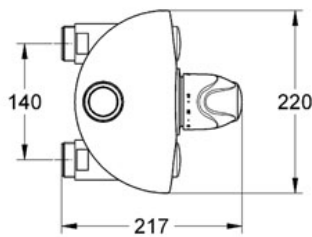

Thermostatic mixer 1"

- GROHE StarLight® finish
- Wall mount
- Range of use (2.4 - 37 gpm)
- Wax thermoelement
- Temperature scale handle with pre-adjustable safety stop between 91°F and 110°F
- Process to make the thermal disinfection easier
- Built-in non-return valves with dirt strainers (compact service units)
- 1 1/4" connecting thread
- 1 1/2" outlet thread
- Top/bottom outlet changeable
- Without connection unions
- Min. recommended pressure 15 psi
- Max flow rate 37 gpm at 45 psi