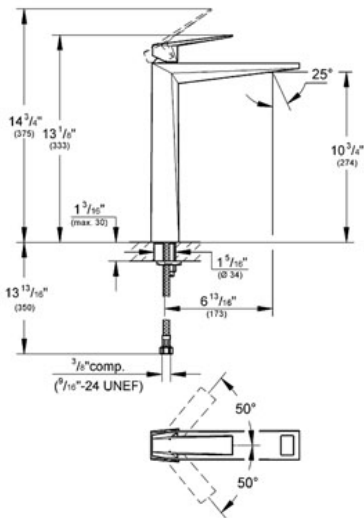

GROHE America, Inc | 200 North Gary Avenue, Suite G, Roselle, IL 60172
Phone: +1 (800) 444-7643 | Fax: +1 (800) 225-2778 | us-customerservice@grohe.com