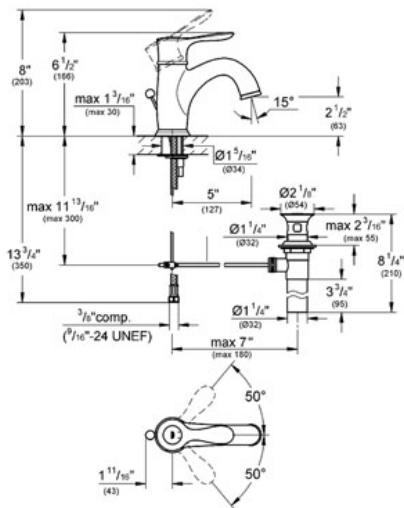

Lavatory Centerset

- GROHE StarLight® finish
- GROHE SilkMove® ceramic cartridge
- GROHE EcoJoy® technology for less water and perfect flow
- Single hole installation
- Metal lever
- Temperature limiter
- Flow control
- Quick installation system
- Pop-up waste set
- Flexible hose connections
- Max Flow Rate 1.5 gpm (5.7 L/min)

Color:

- 23305 EN0 Brushed Nickel
- 23305 000 chrome