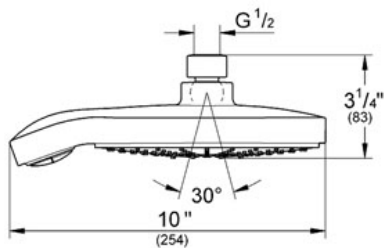

- GROHE StarLight® finish
- GROHE DreamSpray® perfect spray pattern
- GROHE EcoJoy® technology for less water and perfect flow
- GROHE One-click showering spray selection via push button
- SpeedClean anti-lime system
- Suitable for instantaneous heater
- GROHE Rain O2, Rain
- Min. recommended pressure 15 psi
- Max FLOW Rate 2.5 gpm
- Bokoma Spray®, Jet
- Inner WaterGuide for a longer life