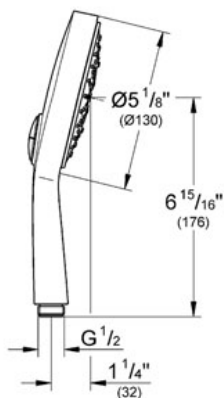

Hand Shower

- **GROHE StarLight®** finish
- **GROHE DreamSpray®** perfect spray pattern
- **GROHE EcoJoy®** technology for less water and perfect flow
- **GROHE One-click showering** spray selection via push button
- **SpeedClean** anti-lime system
- **Inner WaterGuide** for a longer life
- Suitable for instantaneous heater
- GROHE Rain O2, Rain
- Min. recommended pressure 15 psi
- Universal mounting system (fits all standard shower hoses)
- Max Flow Rate 2.5 gpm (9.5 L/min)