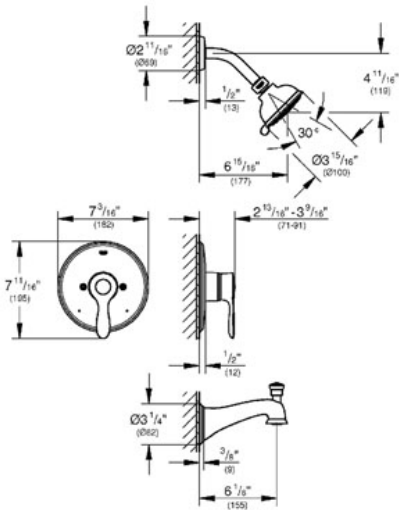

Pressure Balance Valve Shower Combination

- GROHE StarLight® finish
- 19 921 trimset for 35 015
- 27 610 Tempesta Authentic head shower
- Shower arm (27 414)
- 13 338 bath spout with diverter
- Max Flow Rate 2.5 gpm at 80 psi (9.5 L/min) for Head Shower

Color:

- 35040 EN0 Brushed Nickel
- 35040 000 chrome