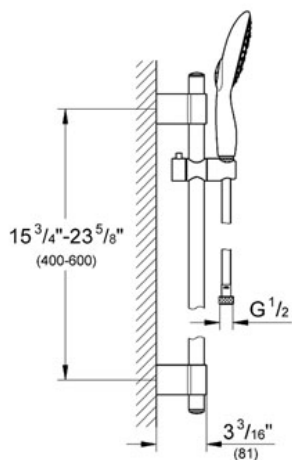

## Shower Set

- GROHE StarLight® finish
- GROHE DreamSpray® perfect spray pattern
- GROHE EcoJoy® technology for less water and perfect flow
- GROHE QuickFix™ Plus installation system
- SpeedClean anti-lime system
- Suitable for instantaneous heater
- Power&Soul 130 Hand shower (27 673 000)
- 24" shower bar (27 784 000)
- With wall holders
- 69" Silverflex shower hose (28 388 000)
- Twistfree to prevent hose from twisting
- Min. recommended pressure 15 psi
- Max Flow Rate 2.5 gpm (9.5 L/min)