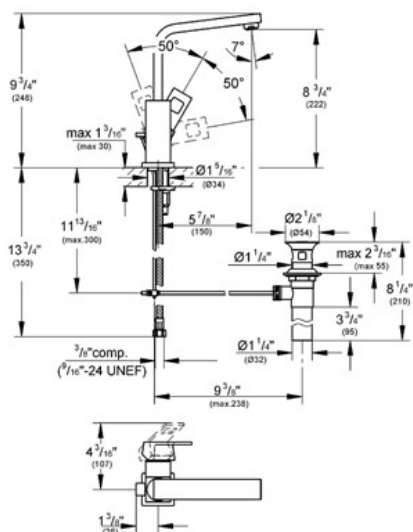

Lavatory Centerset

- GROHE StarLight® finish
- GROHE SilkMove® ceramic cartridge
- GROHE EcoJoy® technology for less water and perfect flow
- GROHE QuickFix™ Plus installation system
- Single hole installation
- Metal lever
- Swivel tubular spout with stop limiter
- Flow control
- 1 1/4" pop-up waste set
- Stainless Steel Braided Flexible Supplies
- Temperature limiter
- Max Flow Rate 1.5 gpm (5.7 L/min)

Color:

- 23184 000 chrome